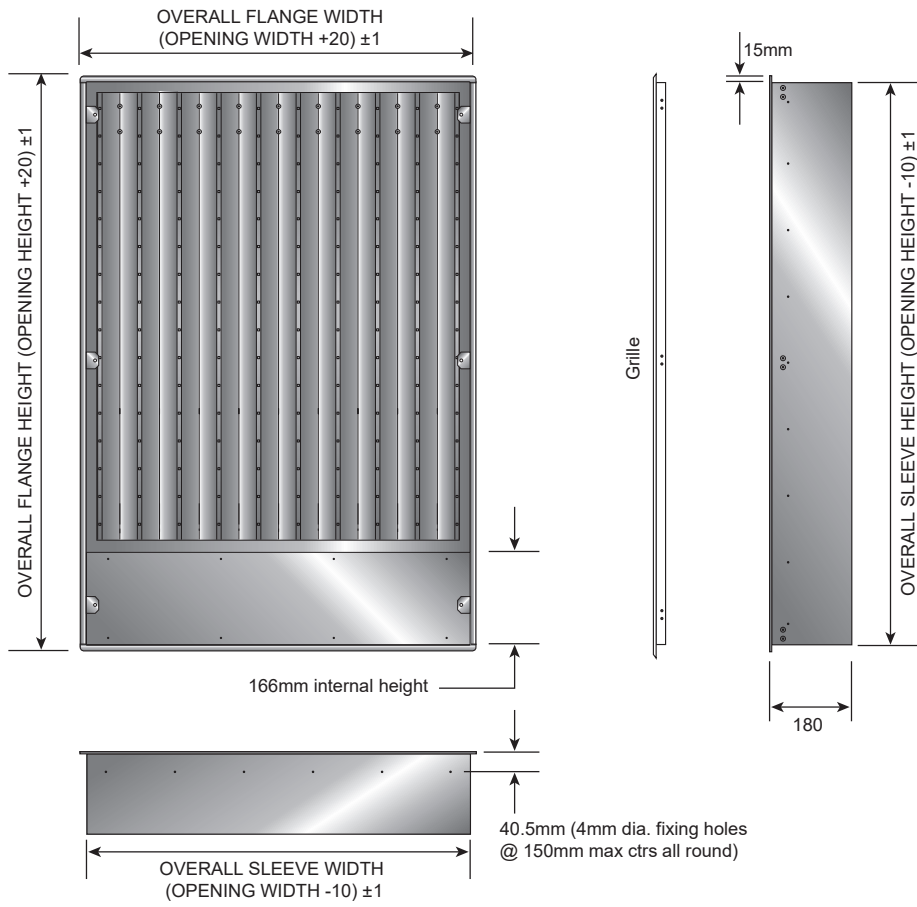

Dimensions