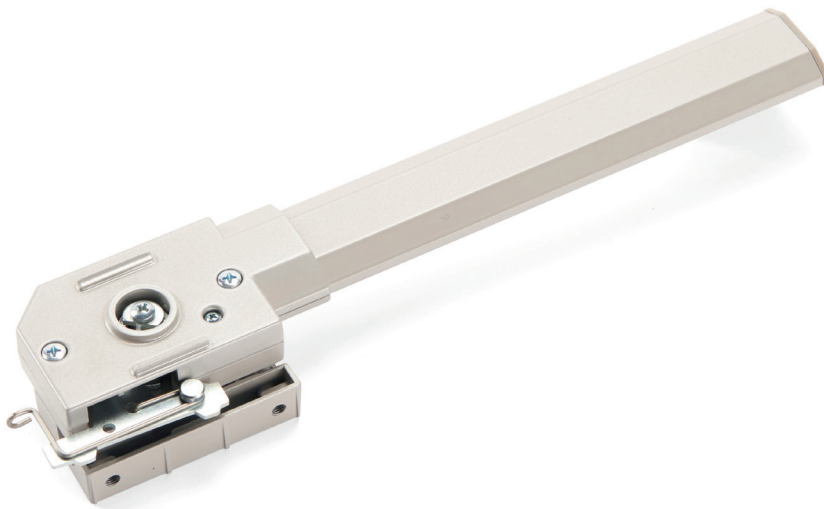

# T150

### OPENING STROKE

0-380 mm (adjustable)

### DESCRIPTION

Manual Chain Opener used to drive open or close a high level or hard to reach window. Maximum opening stroke of 380 mm (adjustable). Can be fitted to most window types Aluminium, Timber or uPVC. Individual or multiple T150 Chain Openers can be controlled from a single T200, T210, T260 or T300 Operator. Various fixing brackets available (each sold separately). Supplied complete with vent bracket.