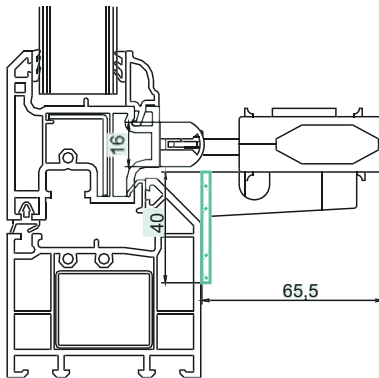

Outward Opening (uPVC)

T750