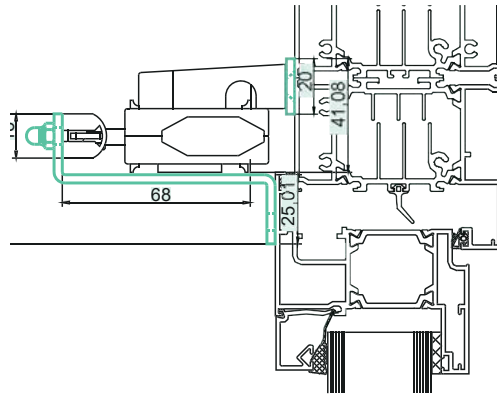

## TECHNICAL DATA

Opening Stroke	0-380 mm (adjustable)
Colour	White RAL 9010, Black RAL 9005 or Silver RAL 9006
Delivery Includes	1 x Chain Opener, 1 x Vent Bracket
Min. window width	> 565 mm
Max. window width	< 1000 mm (use multiple openers if wider)

## COMPATIBLE WITH

**T200**  
Maxi Operator

**T210**  
Maxi Operator

**T260**  
Midi Operator

**T300**  
Mini Operator

**INSTALLATION  
EXAMPLES**

Outward Opening (Aluminium)

T740

Outward Opening (uPVC)

T750

Outward Opening (Timber)

T760

INSTALLATION  
EXAMPLES

Inward Opening

T850