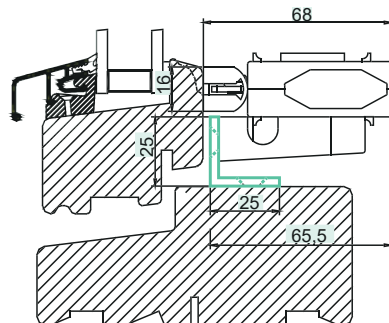

Outward Opening (Timber)