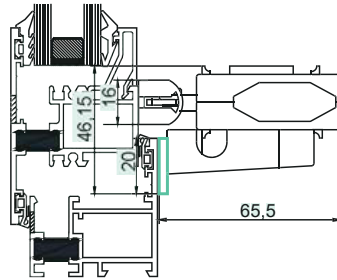

## TECHNICAL DATA

Opening Stroke	0-380 mm (adjustable)
Colour	White RAL 9010, Black RAL 9005 or Silver RAL 9006
Delivery Includes	1 x Chain Opener, 1 x Vent Bracket
Min. window width	> 565 mm
Max. window width	< 1000 mm (use multiple openers if wider)

## COMPATIBLE WITH

**T200**  
Maxi Operator

**T210**  
Maxi Operator

**T260**  
Midi Operator

**T300**  
Mini Operator

**INSTALLATION  
EXAMPLES**

Outward Opening (Aluminium)

T740